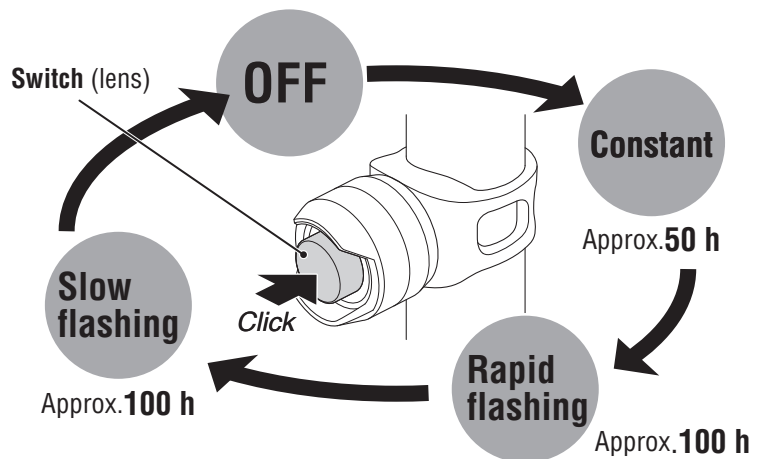

1 HOW TO MOUNT

Attach securely in the mounting position.

2 SWITCH OPERATION

* Life of factory-installed battery may be shorter than indicated above.

SPECIFICATIONS

Battery : Lithium battery (CR2032) x 2
Temperature range : 14°F – 104°F (-10°C – 40°C)
Dimensions/weight : 1-1/32" x 1-1/32" x 1-7/32"
(26 x 26 x 31 mm)
(Light unit only) / 0.92 oz (26 g)
(Including batteries)