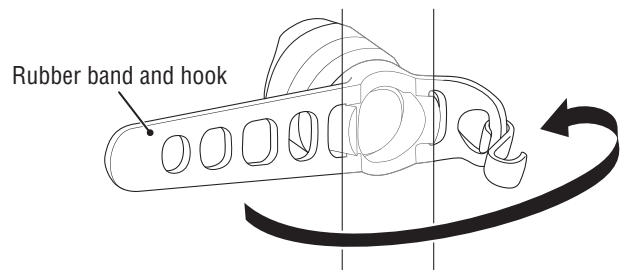

1 HOW TO MOUNT

Attach securely in the mounting position.

2 SWITCH OPERATION

* Life of factory-installed battery may be shorter than indicated above.

SPECIFICATIONS

Battery : Lithium battery (CR2032) x 2
Temperature range : 14°F – 104°F (-10°C – 40°C)
Dimensions/weight : 1-1/32" x 1-1/32" x 1-7/32"
(26 x 26 x 31 mm)
(Light unit only) / 0.92 oz (26 g)
(Including batteries)