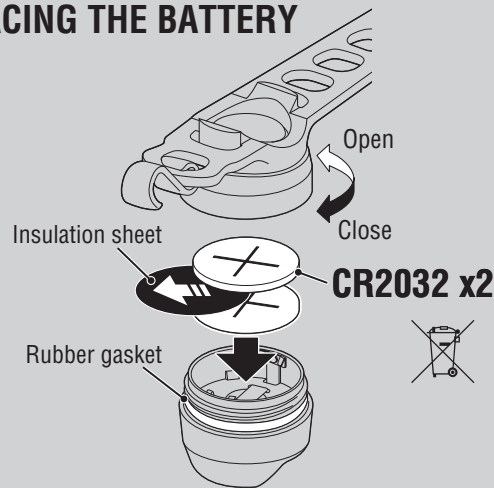

1 HOW TO MOUNT

Attach securely in the mounting position.

2 SWITCH OPERATION

* Life of factory-installed battery may be shorter than indicated above.

SPECIFICATIONS

Battery : Lithium battery (CR2032) x 2
Temperature range : 14°F – 104°F (-10°C – 40°C)
Dimensions/weight : 1-1/32" x 1-1/32" x 1-7/32"
(26 x 26 x 31 mm)
(Light unit only) / 0.92 oz (26 g)
(Including batteries)