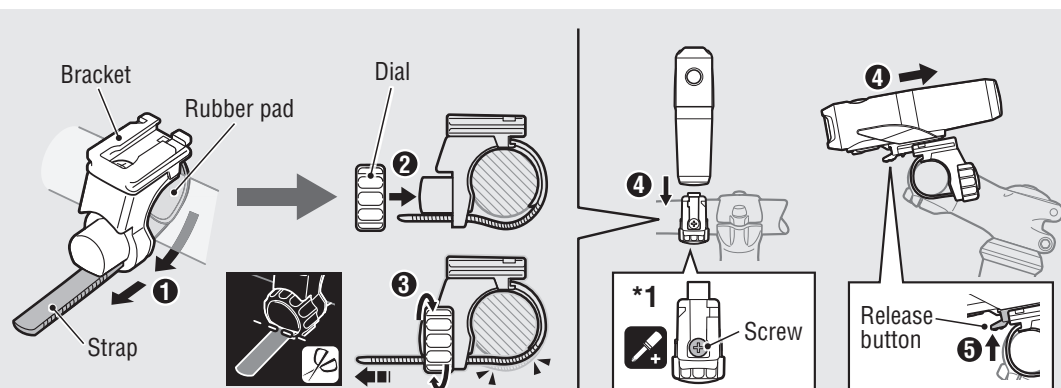

Approx. 6 h (USB 2.0)

Charging on the cradle

1. Connect the light unit to your PC or a commercial USB battery charger using the USB cable. (1 - 2)
The switch or the indicator on the cradle lights up, and charging starts.
Indicator light: On Charging
Indicator light: Off Charging is completed
2. After charging is completed, remove the USB cable, and install the charge jack cover.

2 HOW TO MOUNT

1. Mount the bracket to the handlebar. (1 - 3)
 2. Insert the light unit into the bracket until it clicks, and adjust the beam angle. (4)
 3. To remove the light unit, pull out it forward while pressing down on the release button (5).
- * To re-adjust the beam angle, loosen the dial enough to move the bracket, and firmly tighten it after adjustment.
 - * The light can be mounted under the handlebar.