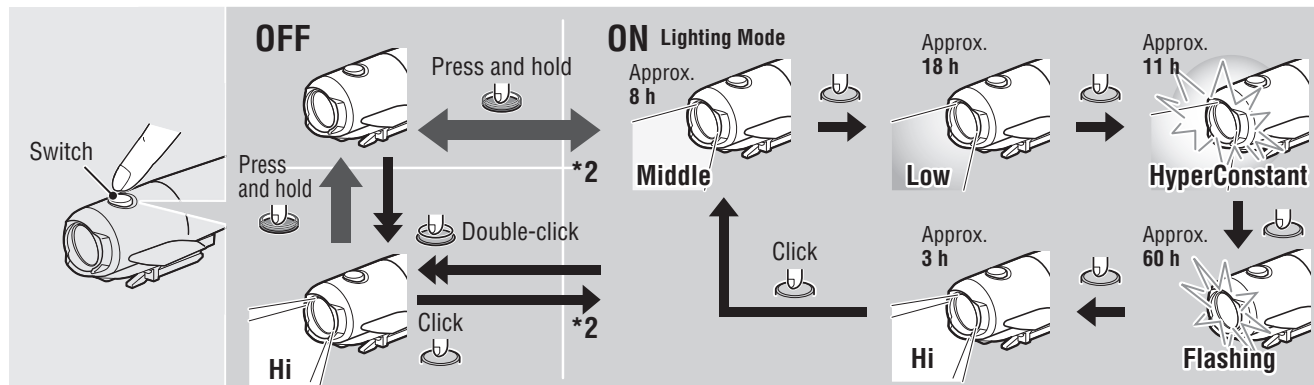

3 SWITCH OPERATION (SWITCHING THE LIGHTING MODE)

The ON/OFF and lighting modes are selected using a switch.

*2 When you turn the light on, it lights up in the last lighting mode you used. (Mode memory function)

Remaining battery capacity

When the switch (indicator) lights up, the remaining battery power is 20% or less. Please charge as soon as possible.