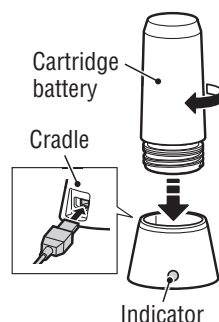

ⓘ Before Initial Use

This unit is shipped with a small charge to check the light. Be sure to charge it before use, according to the instructions "HOW TO CHARGE".

Light unit

1 HOW TO CHARGE

Standard charging time

Approx. 6 h (USB 2.0)

Charging on the cradle

1. Connect the light unit to your PC or a commercial USB battery charger using the USB cable. (1 - 2)
The switch or the indicator on the cradle lights up, and charging starts.
Indicator light: On Charging
Indicator light: Off Charging is completed
2. After charging is completed, remove the USB cable, and install the charge jack cover.