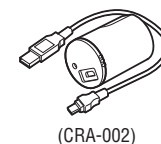

5338827N
FlexTight™ bracket

5341831N
Helmet mount

5342440
Center fork bracket

5342730
USB cable

5342720
Fast charging cradle
(USB cable attached)

5342620
Fast charging cradle 2
(USB cable attached)

5342710
Cartridge battery
(Li-ion3.6v 2200mAH : BA-2.2)