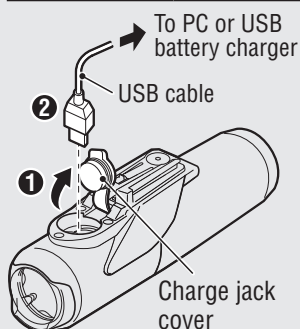

ⓘ Before Initial Use

This unit is shipped with a small charge to check the light. Be sure to charge it before use, according to the instructions "HOW TO CHARGE".

Light unit

1 HOW TO CHARGE

Standard charging time

Approx. 6 h (USB 2.0)

Charging on the cradle

1. Connect the light unit to your PC or a commercial USB battery charger using the USB cable. (1 - 2)
The switch or the indicator on the cradle lights up, and charging starts.
Indicator light: On Charging
Indicator light: Off Charging is completed
2. After charging is completed, remove the USB cable, and install the charge jack cover.