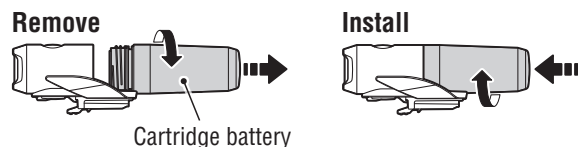

2 HOW TO MOUNT

1. Mount the bracket to the handlebar. (1 - 3)
 2. Insert the light unit into the bracket until it clicks, and adjust the beam angle. (4)
 3. To remove the light unit, pull out it forward while pressing down on the release button (5).
- * To re-adjust the beam angle, loosen the dial enough to move the bracket, and firmly tighten it after adjustment.
 - * The light can be mounted under the handlebar.

CAUTION!:

- Be sure to tighten the dial by hand. When you tighten it too hard with a tool, the screw thread may be stripped.
- Check the dial and screw (*1) on the bracket periodically, and use them without any loosening.
- Round off the cut edge of the bracket strap to prevent injury.

3 SWITCH OPERATION (SWITCHING THE LIGHTING MODE)

The ON/OFF and lighting modes are selected using a switch.

*2 When you turn the light on, it lights up in the last lighting mode you used. (Mode memory function)

Remaining battery capacity

When the switch (indicator) lights up, the remaining battery power is 20% or less. Please charge as soon as possible.

4 HOW TO REPLACE THE CARTRIDGE BATTERY

Turn the cartridge battery counterclockwise to remove from the unit. To install, screw the cartridge battery into the light unit until it clicks.