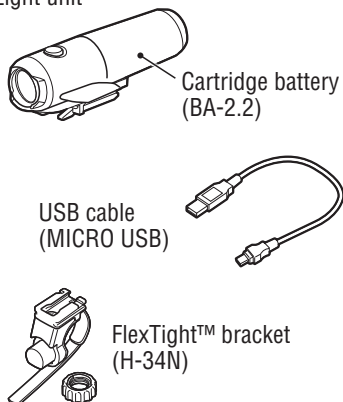

RECHARGEABLE HEADLIGHT

ENG

VOLT400™

HL-EL461RC
Manual

Before using the light, please read this manual and the included separate sheet "LITHIUM-ION / LITHIUM-ION POLYMER BATTERIES" thoroughly, and keep them for future reference.

Copyright© 2017 CATEYE Co., Ltd.
EL461RC-170203 2

⚠ CAUTION!

- Before your trip, please make sure the light is firmly mounted to the bracket, it lights up, and the light is not blocked by baggage, etc.
- Do not place it within children's reach.
- Always attention to the remaining battery power by checking the indicator periodically while using.
- In preparation for unexpected battery shutoff, we recommend you carry a spare cartridge battery and light.
- Mounting the light unit too close to a wireless computer may adversely affect the reading of the computer.
- This product is water-resistant under normal daily use and can be used in the rain. However, do not intentionally submerge it in water.

- If the light unit or parts become dirty with mud, etc., clean with a soft cloth which is moistened with mild soap. Never apply paint thinner, benzene or alcohol; damage will result.
- Dispose of used cartridge batteries appropriately according to local regulations.

ⓘ Before Initial Use

This unit is shipped with a small charge to check the light. Be sure to charge it before use, according to the instructions "HOW TO CHARGE".

Light unit