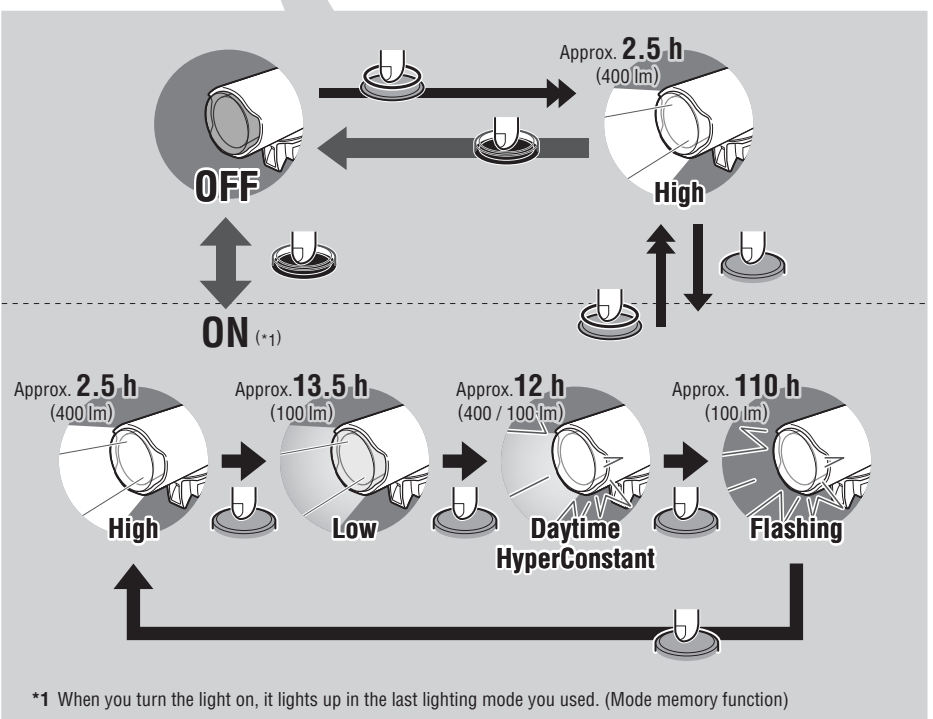

Cautions for dispose

When disposing of the light unit, remove the internal rechargeable battery and dispose of it according to local regulations.