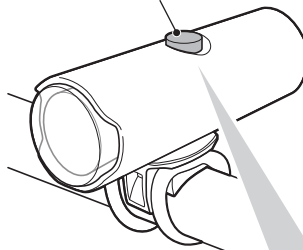

# 2 HOW TO MOUNT

Attach securely in the mounting position.

This light rotates 360 degrees to adjust angle.

# 3 SWITCH OPERATION

Switch (Indicator)