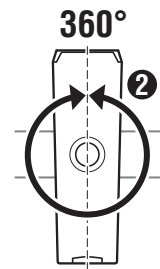

# 2 HOW TO MOUNT

Attach securely in the mounting position.

This light rotates 360 degrees to adjust angle.