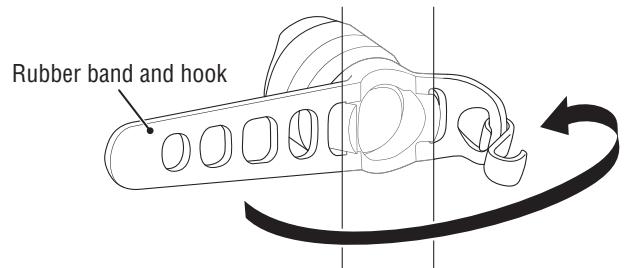

1 HOW TO MOUNT

Attach securely in the mounting position.

2 SWITCH OPERATION

* Life of factory-installed battery may be shorter than indicated above.

SPECIFICATIONS

Battery : Lithium battery (CR2032) x 2
Temperature range : 14°F – 104°F (-10°C – 40°C)
Dimensions/weight : 1-1/32" x 1-1/32" x 1-7/32"
(26 x 26 x 31 mm)
(Light unit only) / 0.92 oz (26 g)
(Including batteries)