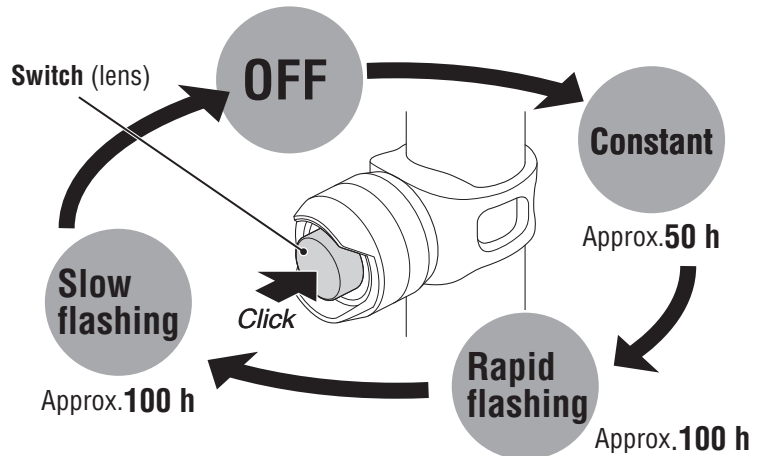

1 HOW TO MOUNT

Attach securely in the mounting position.

2 SWITCH OPERATION

* Life of factory-installed battery may be shorter than indicated above.

SPECIFICATIONS

Battery : Lithium battery (CR2032) x 2
Temperature range : 14°F – 104°F (-10°C – 40°C)
Dimensions/weight : 1-1/32" x 1-1/32" x 1-7/32"
(26 x 26 x 31 mm)
(Light unit only) / 0.92 oz (26 g)
(Including batteries)