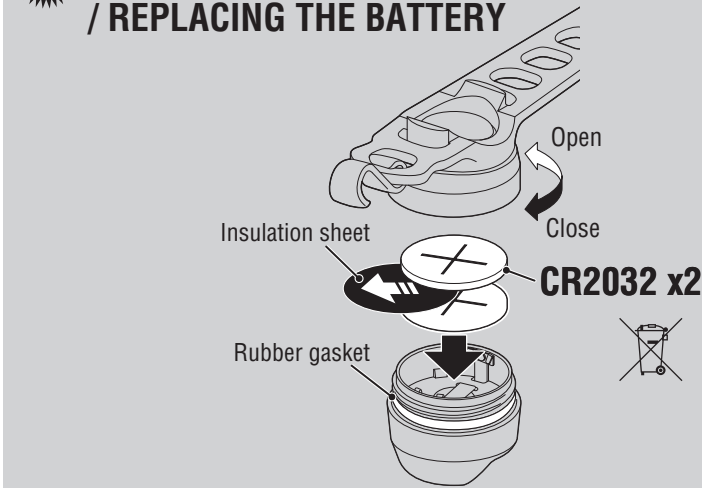

1 HOW TO MOUNT

Attach securely in the mounting position.

2 SWITCH OPERATION

* Life of factory-installed battery may be shorter than indicated above.

SPECIFICATIONS

Battery : Lithium battery (CR2032) x 2
Temperature range : 14°F – 104°F (-10°C – 40°C)
Dimensions/weight : 1-1/32" x 1-1/32" x 1-7/32"
(26 x 26 x 31 mm)
(Light unit only) / 0.92 oz (26 g)
(Including batteries)