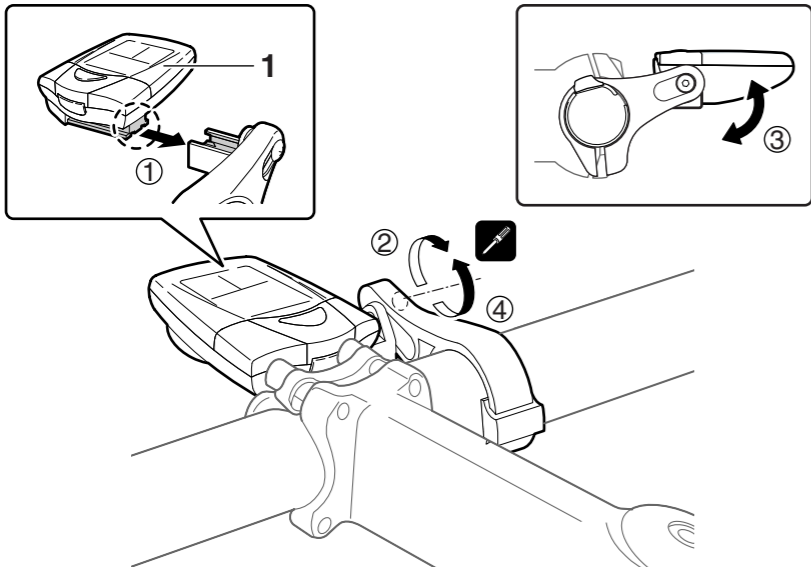

DOUBLE WIRELESS CADENCE & SPEED

CC-CD300DW

066600420 1

- | | | |
|---|---|---|
| 1 | 2 | 3 |
| | | |
| 4 | 5 | 6 |
| | | |
| 7 | 8 | |
| | | |