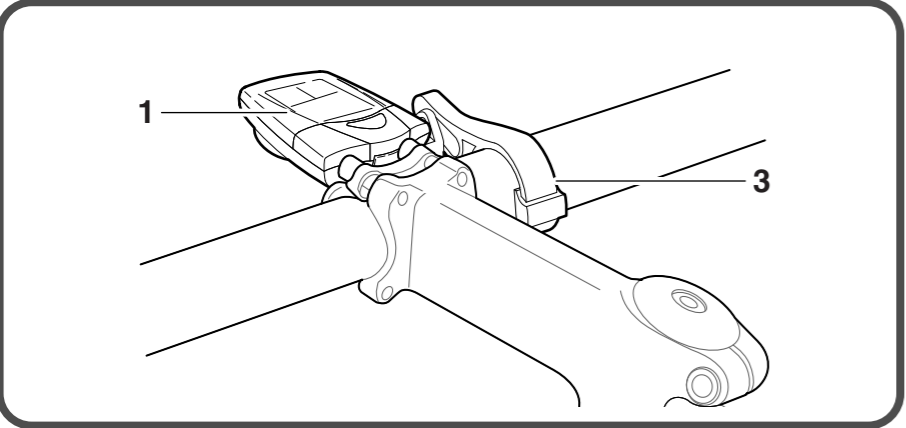

DOUBLE WIRELESS CADENCE & SPEED

CC-CD300DW

066600420 1

- | | | |
|---|---|---|
| 1 | 2 | 3 |
| | | |
| 4 | 5 | 6 |
| | | |
| 7 | 8 | |
| | | |