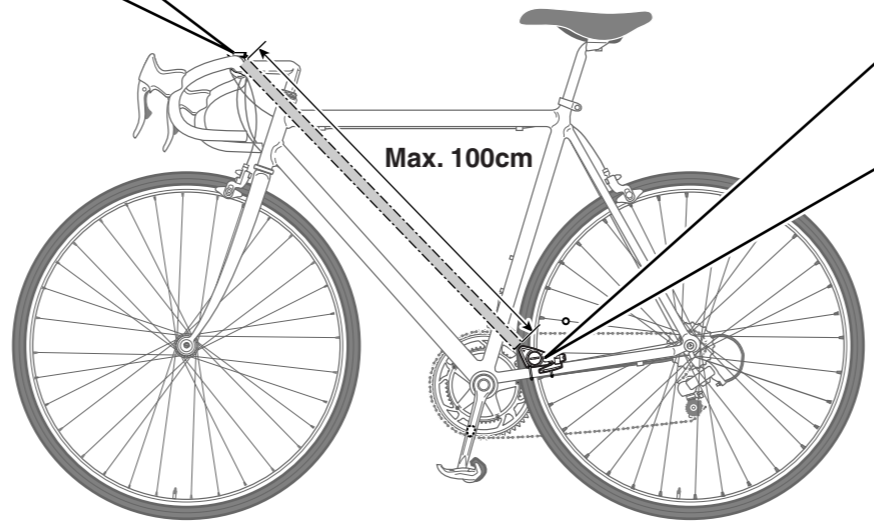

DOUBLE WIRELESS CADENCE & SPEED

CC-CD300DW

066600420 1

- | | | |
|---|---|---|
| 1 | 2 | 3 |
| | | |
| 4 | 5 | 6 |
| | | |
| 7 | 8 | |
| | | |