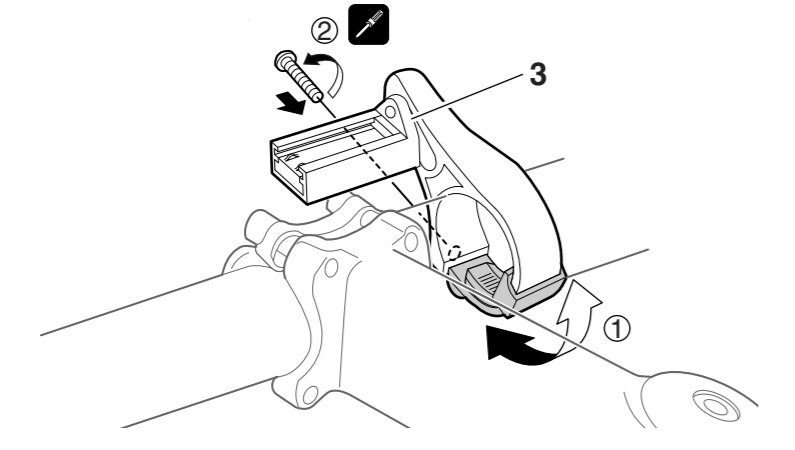

DOUBLE WIRELESS CADENCE & SPEED

CC-CD300DW

066600420 1

- | | | |
|---|---|---|
| 1 | 2 | 3 |
| | | |
| 4 | 5 | 6 |
| | | |
| 7 | 8 | |
| | | |