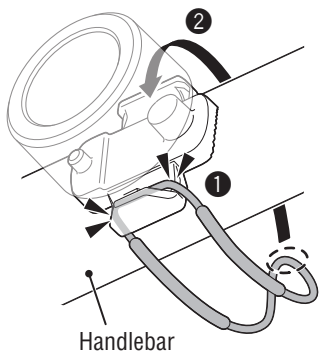

Please be sure to securely attach the light to your bicycle.

SPECIFICATIONS

- **Battery**
  Lithium battery (CR2032) x 2
- **Operating time**
  Rapid : Approx. 70 hours
  Pulse : Approx. 70 hours
  Flash : Approx. 80 hours
  Constant : Approx. 15 hours

*Average runtime at 20°C.
■ **Temperature range**
14°F – 104°F (-10°C – 40°C)

■ **Dimensions/weight**
1-13/64" x 1-13/64" x 1-1/16" (30.6 x 30.6 x 26.9 mm) / 0.71 oz (20 g) (Including batteries)
* The specifications and design are subject to change without notice.

SPARE/OPTIONAL PARTS

5441620
Rubber band

1665150
Lithium battery

LIMITED WARRANTY

2-year Warranty: Light unit only

CatEye products are warranted to be free of defects from materials and workmanship for a period of 2 years from original purchase. If the product fails to work during normal use, CatEye will repair or replace the defect at no charge. Service must be performed by CatEye or an authorized retailer. To return the product, pack it carefully and enclose the warranty certificate (proof of purchase) with instruction for repair. Please write or type your name and address clearly on the warranty certificate. Insurance, handling and transportation charges to CatEye shall be borne by person desiring service. For UK and REPUBLIC OF IRELAND consumers, please return to the place of purchase. This does not affect your statutory rights.

Please register your CatEye product on the website.
<http://www.cateye.com/en/support/regist/>

CAT EYE CO., LTD.

2-8-25, Kuwazu, Higashi Sumiyoshi-ku, Osaka 546-0041 Japan
Attn: CATEYE Customer Service Section
Phone : (06)6719-6863
Fax : (06)6719-6033
E-mail : support@cateye.co.jp
URL : <http://www.cateye.com>

[For US Customers]
CATEYE AMERICA, INC.
2825 Wilderness Place Suite 1200,
Boulder CO80301-5494 USA
Phone : 303.443.4595
Toll Free : 800.5CATEYE
Fax : 303.473.0006
E-mail : service@cateye.com