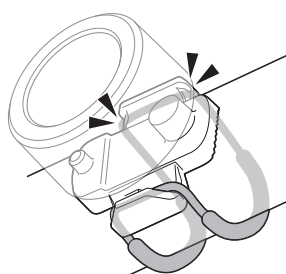

Pulse

Approx.
70 h

Constant

Approx.
15 h

Flash

Approx.
80 h

Please be sure to securely attach the light to your bicycle.

SPECIFICATIONS

■ **Dimensions/weight**
1-13/64" x 1-13/64" x 1-1/16" (30.6 x 30.6 x 26.9 mm) / 0.71 oz (20 g) (Including batteries)
* The specifications and design are subject to change without notice.

SPARE/OPTIONAL PARTS