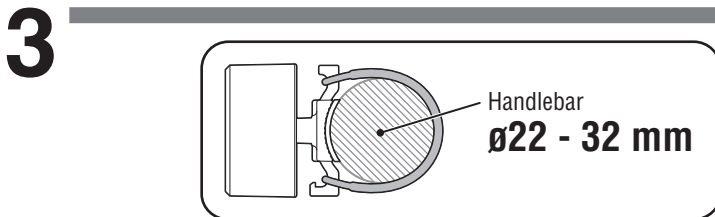

Please be sure to securely attach the light to your bicycle.

SPECIFICATIONS

- **Battery**
  Lithium battery (CR2032) x 2
- **Operating time**
  Rapid : Approx. 70 hours
  Pulse : Approx. 70 hours
  Flash : Approx. 80 hours
  Constant : Approx. 15 hours

*Average runtime at 20°C.
■ **Temperature range**
14°F – 104°F (-10°C – 40°C)

■ **Dimensions/weight**
1-13/64" x 1-13/64" x 1-1/16" (30.6 x 30.6 x 26.9 mm) / 0.71 oz (20 g) (Including batteries)
* The specifications and design are subject to change without notice.

SPARE/OPTIONAL PARTS

5441620
Rubber band

1665150
Lithium battery

LIMITED WARRANTY

2-year Warranty: Light unit only

CatEye products are warranted to be free of defects from materials and workmanship for a period of 2 years from original purchase. If the product fails to work during normal use, CatEye will repair or replace the defect at no charge. Service must be performed by CatEye or an authorized retailer. To return the product, pack it carefully and enclose the warranty certificate (proof of purchase) with instruction for repair. Please write or type your name and address clearly on the warranty certificate. Insurance, handling and transportation charges to CatEye shall be borne by person desiring service. For UK and REPUBLIC OF IRELAND consumers, please return to the place of purchase. This does not affect your statutory rights.

Please register your CatEye product on the website.
<http://www.cateye.com/en/support/regist/>

CAT EYE CO., LTD.

2-8-25, Kuwazu, Higashi Sumiyoshi-ku, Osaka 546-0041 Japan
Attn: CATEYE Customer Service Section
Phone : (06)6719-6863
Fax : (06)6719-6033
E-mail : support@cateye.co.jp
URL : <http://www.cateye.com>

[For US Customers]
CATEYE AMERICA, INC.
2825 Wilderness Place Suite 1200,
Boulder CO80301-5494 USA
Phone : 303.443.4595
Toll Free : 800.5CATEYE
Fax : 303.473.0006
E-mail : service@cateye.com