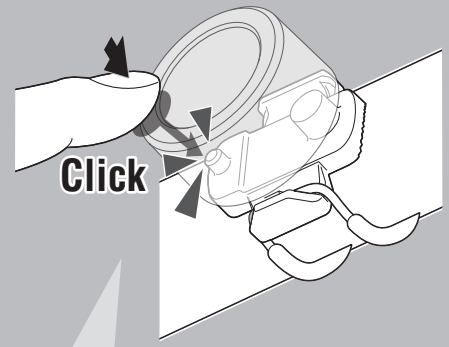

The light will turn on in the lighting mode previously selected.

Press and hold
ON ↔ OFF

Click
Lighting mode switch

Rapid

Approx.
70 h

Pulse

Approx.
70 h

Constant

Approx.
15 h

Flash

Approx.
80 h