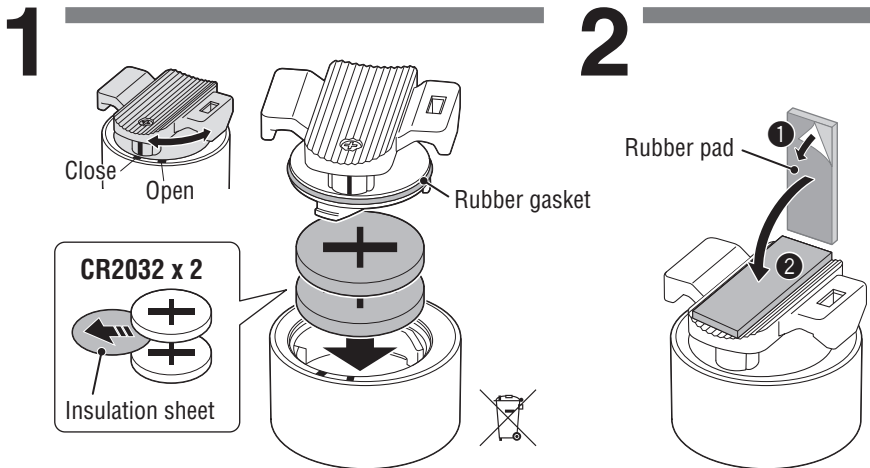

ENG

Before using the product, please thoroughly read this manual and keep it for future reference.

CAUTION!

- If a child swallows a battery, consult a doctor immediately.
- Please make sure the light is completely closed, as to avoid compromising the water resistant capability of the light.
- Stop your bicycle to operate the switch.
- Keep the light away from children.
- Do not misplace the plus or minus sides of the batteries.
- Please do not mix new and old batteries.

Design Pat. Pending
Copyright© 2013 CATEYE Co., Ltd.
SLLD130F-130410 3

The light will turn on in the lighting mode previously selected.

Press and hold
ON ↔ OFF

Click
Lighting mode switch

Rapid

Approx.
70 h

Pulse

Approx.
70 h

Constant

Approx.
15 h

Flash

Approx.
80 h

Please be sure to securely attach the light to your bicycle.

SPECIFICATIONS

- **Battery**
  Lithium battery (CR2032) x 2
- **Operating time**
  Rapid : Approx. 70 hours
  Pulse : Approx. 70 hours
  Flash : Approx. 80 hours
  Constant : Approx. 15 hours

*Average runtime at 20°C.
■ **Temperature range**
14°F – 104°F (-10°C – 40°C)

■ **Dimensions/weight**
1-13/64" x 1-13/64" x 1-1/16" (30.6 x 30.6 x 26.9 mm) / 0.71 oz (20 g) (Including batteries)
* The specifications and design are subject to change without notice.

SPARE/OPTIONAL PARTS

5441620
Rubber band

1665150
Lithium battery

LIMITED WARRANTY

2-year Warranty: Light unit only