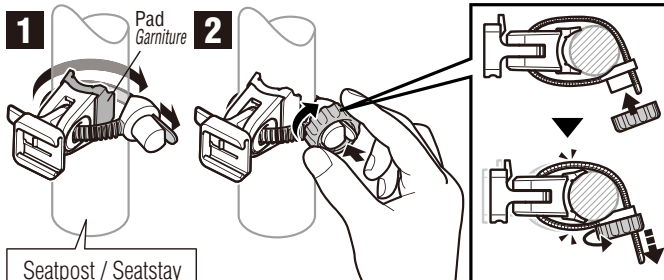

Long press:
Longue pression: **ON / OFF**

Short press:
Switch the lighting mode

Pression courte:
Sélection des différents modes d'éclairage

Close the lens with the slot facing to the body slot.
Refermez la lampe en mettant les 2 parties en face.

Caution

- * Carefully install batteries, insuring proper polarity.
- * For best performance, do not mix new and old batteries.
- * Please be sure to securely attach the light to your bicycle.
- * Do not shine this light directly into eyes.
- * The battery life will vary depending on the conditions of use.

Mounting & removing the light to from bracket / Montage et dépose de la lampe

Seatpost / Seatstay
Tige de selle / Fourche arriere
ø12-32 mm

When cutting off the protruding part of the bracket band, rounding the edges to prevent injury.