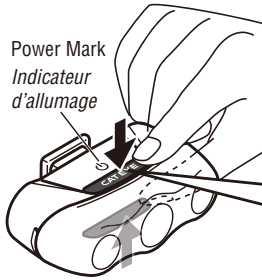

RAPID 3

TL-LD630

Manual / Manuel

066610710 V1

Run time

- Rapid / Rapide
Up to 20h
- Flash
Up to 80h
- Constant
Up to 3h

Battery Installation / Installation des piles

On/off switch

Long press:
Longue pression: **ON / OFF**

Short press:
Switch the lighting mode

Pression courte:
Sélection des différents modes d'éclairage

Close the lens with the slot facing to the body slot.
Refermez la lampe en mettant les 2 parties en face.