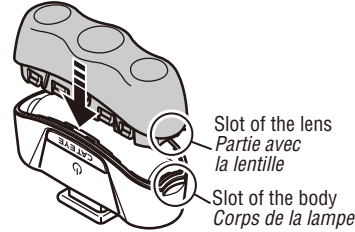

RAPID 3

TL-LD630

Manual / Manuel

066610710 V1

Run time

- Rapid / Rapide
Up to 20h
- Flash
Up to 80h
- Constant
Up to 3h

Battery Installation / Installation des piles

On/off switch

Long press:
Longue pression: **ON / OFF**

Short press:
Switch the lighting mode

Pression courte:
Sélection des différents modes d'éclairage

Close the lens with the slot facing to the body slot.
Refermez la lampe en mettant les 2 parties en face.

Mounting & removing the light to from bracket / Montage et dépose de la lampe

Seatpost / Seatstay
Tige de selle / Fourche arriere
ø12-32 mm

When cutting off the protruding part of the bracket band, rounding the edges to prevent injury.