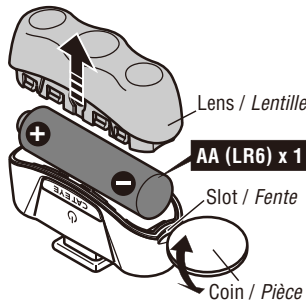

RAPID 3

TL-LD630

Manual / Manuel

066610710 V1

Run time

- Rapid / Rapide
Up to 20h
- Flash
Up to 80h
- Constant
Up to 3h

Battery Installation / Installation des piles

On/off switch

Long press:
Longue pression: **ON / OFF**

Short press:
Switch the lighting mode

Pression courte:
Sélection des différents modes d'éclairage

Close the lens with the slot facing to the body slot.
Refermez la lampe en mettant les 2 parties en face.

Mounting & removing the light to from bracket / Montage et dépose de la lampe

Seatpost / Seatstay
Tige de selle / Fourche arriere
ø12-32 mm

When cutting off the protruding part of the bracket band, rounding the edges to prevent injury.